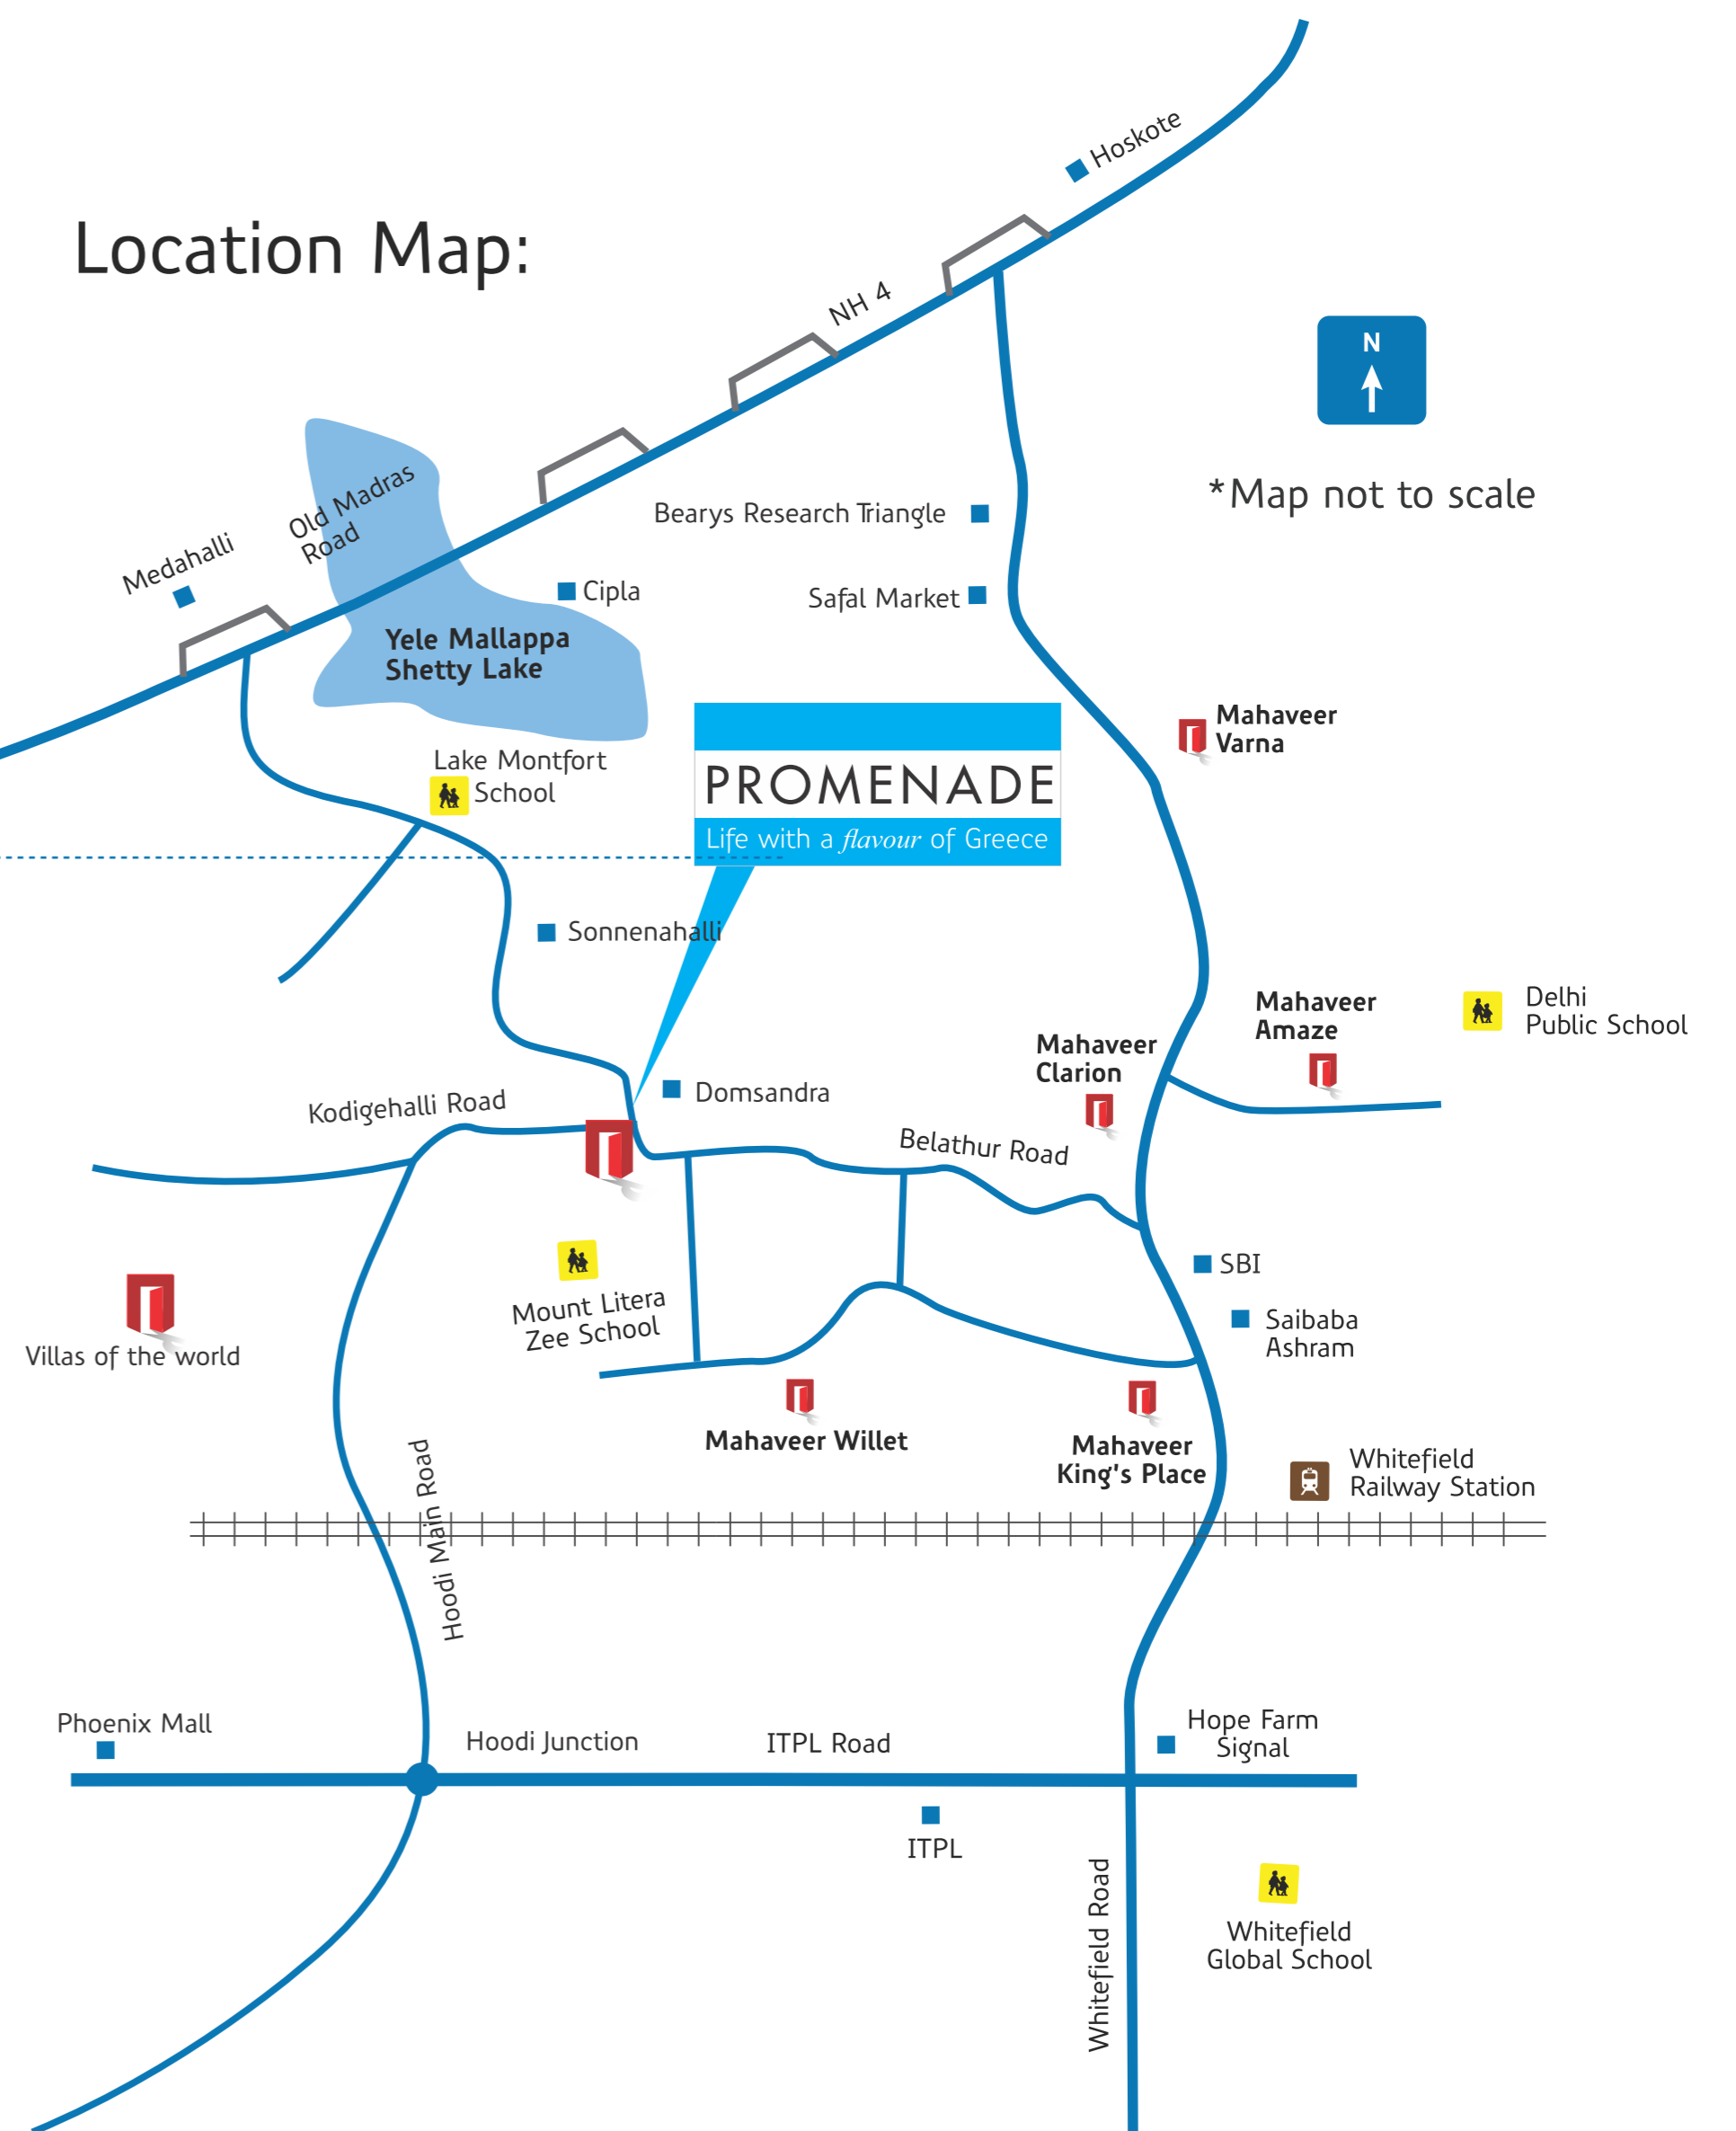

Important Destinations

Old Madras Road Highway	5.0 KM
Outer Ring Road	9.0 KM
M.G.Road	16.1 KM
K.R.Puram Bus Station	6.0 KM
K.R. Puram Railway Station	11.0 KM
Whitefield Railway Station	3.5 KM
Byappanahalli Metro Station	12.0 KM
Gopalan National School, Brookefield Road	7.9 KM
New Baldwin International School, Kasturi Nagar	9.0 KM
Manipal Hospital, Whitefield	4.8 KM
Narayana Multi-Speciality Hospital, Whitefield	6.9 KM
Delhi Public School, Whitefield	7.0 KM
Forum Value Mall, Whitefield	7.5 KM
Columbia Asia Hospital, Whitefield	8.0 KM
Fortis Hospital, Marathahalli	17.0 KM
Manipal Hospital, Old Airport Road	16.0 KM
I.T.P.B.	6.0 KM
Ascendas Park Square Mall	6.5 KM
Phoenix Mall, Mahadevapura	7.0 KM
VR Bengaluru Mall, Mahadevapura	7.0 KM
Park Hyper Market, Kundalahalli	6.5 KM
Hyper City Mall, Kundalahalli	11.0 KM
Innovative Multiplex, Marathahalli	13.7 KM
International Airport	49.0 KM

PROMENADE

Life with a *flavour* of Greece

Sadaramangala, Whitefield

Location Map:

Master Plan

Floor Plans: 2 BHK UNIT PLANS

PROMENADE
Life with a *flavour* of Greece

3 BHK UNIT PLANS